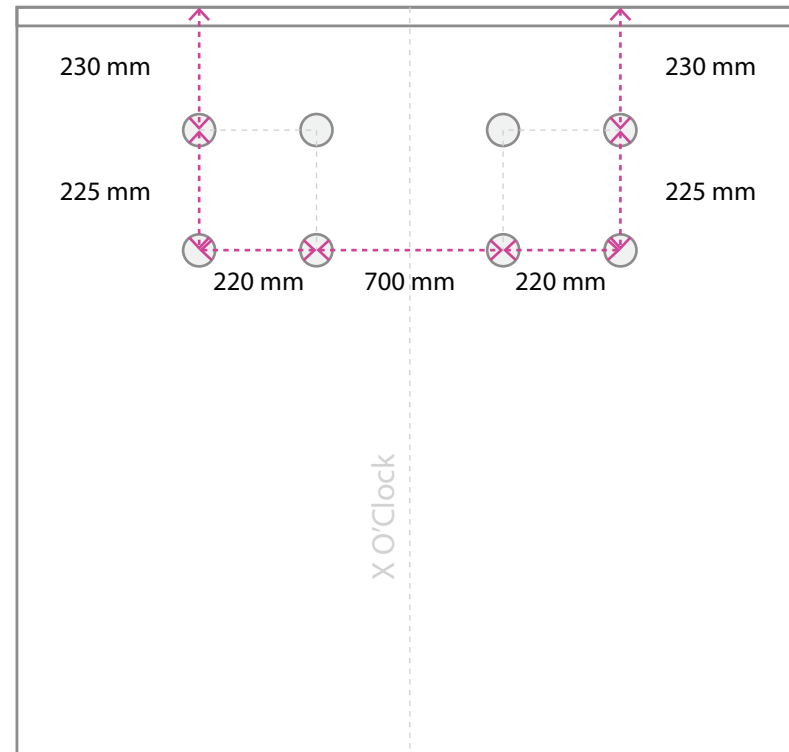

## Single Set

X = Customer Request

(Outside Pool View)

## Double Set

X = Customer Request

(Outside Pool View)