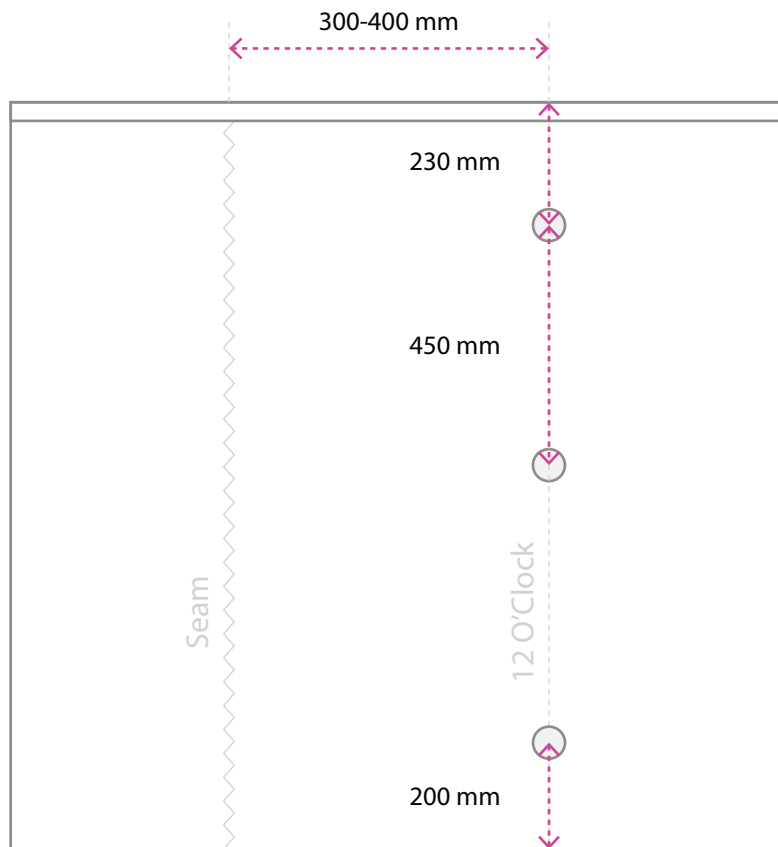

### Filtration

(Outside Pool View)

### Filtration with Light

(Outside Pool View)

## Single Set

X = Customer Request

(Outside Pool View)

## Double Set

X = Customer Request

(Outside Pool View)