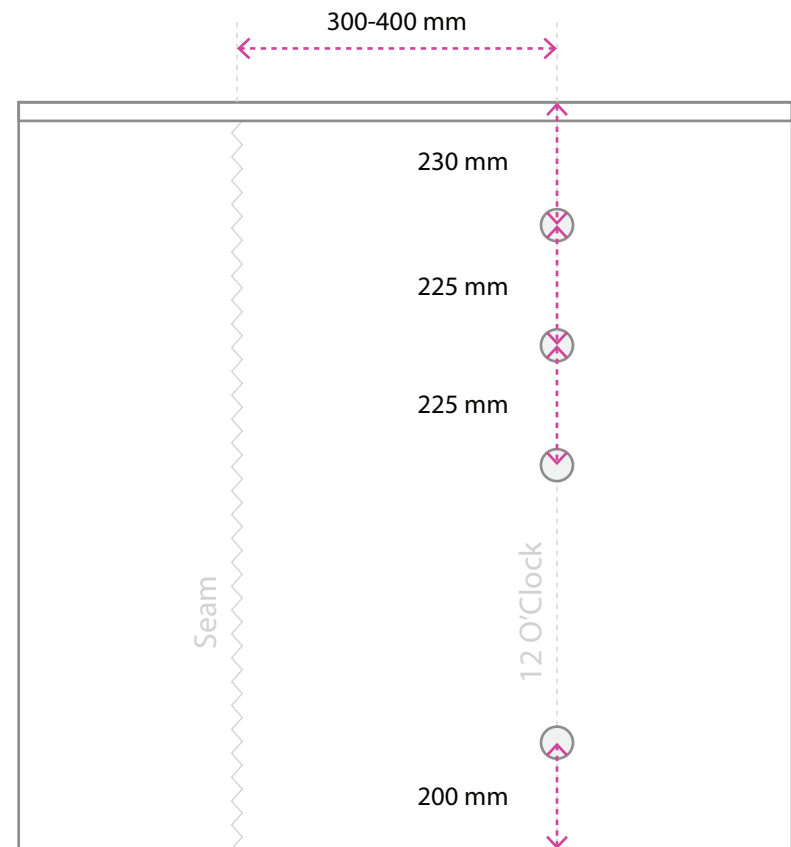

### Filtration

(Outside Pool View)

### Filtration with Light

(Outside Pool View)

## Single Set

X = Customer Request

(Outside Pool View)

## Double Set

X = Customer Request

(Outside Pool View)